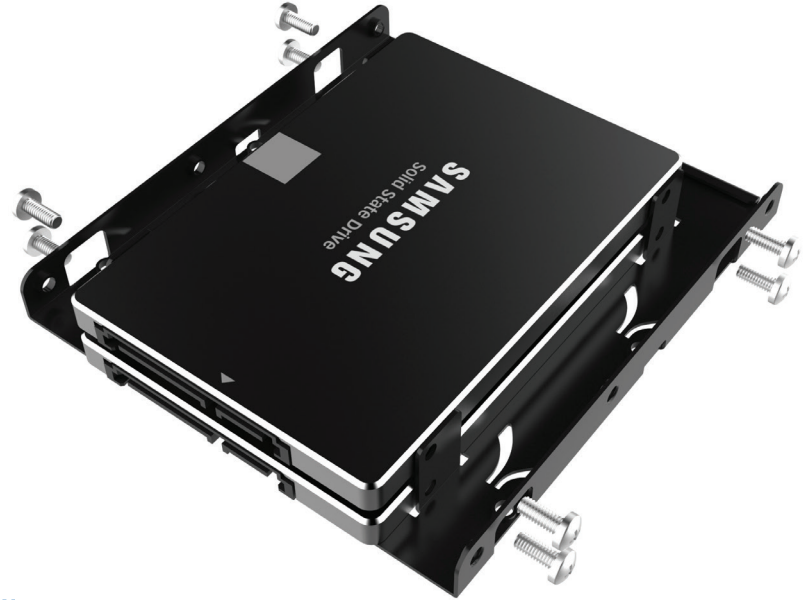

2.5" SSD & SATA HARD DRIVE TO DESKTOP 3.5" BAY BRACKET

INSTRUCTION

Mount your hard drive accordingly
Please note, chassis are all different and installation to your chassis will depend on the model you have.